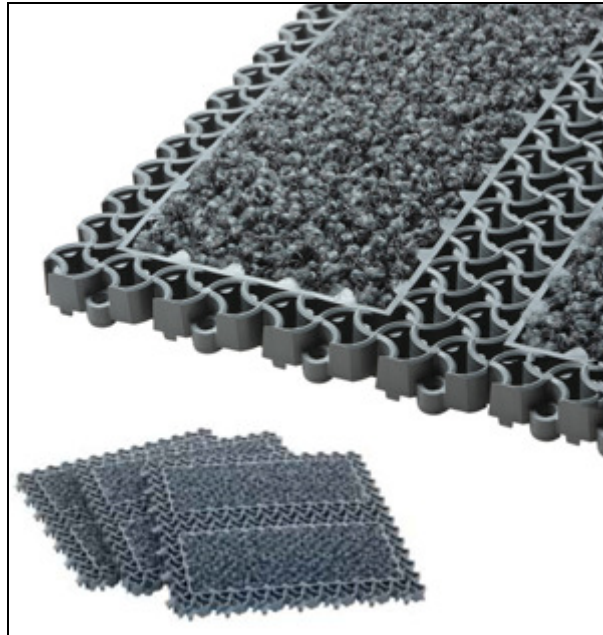

## 3M Nomad Modular Matting 9200

3M Nomad Modular Matting 9200 is a heavy-duty entrance floor mat tile that scrapes dirt and wipes water from shoes, allowing the debris to fall below the mat to keep the walking surface cleaner and more effective.

- The vinyl base of these Nomad Modular Tiles aggressively scrape dirt, snow and salts from shoes while the dual density carpet surface wipes away finer particles, including dust, as well as moisture.
- Easily snap 3M Nomad tiles together for quick installations and replacements.
- 3M Nomad Modular Matting 9200 is high heel proof and has a slip-resistant surface to prevent trips and falls.
- 3M 9200 is perfect for use in recesses and wall-to-wall vestibule applications.
- Each nomad tile measures 7.87" x 7.87"
- 10 tiles (4.3 sq ft) per case.

Standard Colors

Grey